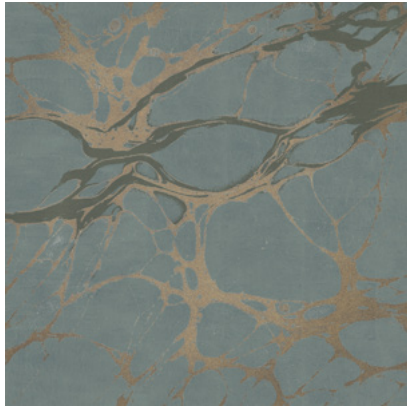

# NIGHT

Tear Sheet

Night is an exploration of the duality of darkness and light.

BRICK

COPPER

ECRU

GLAZE

INDIGO

PERIDOT

ROYAL

SLATE