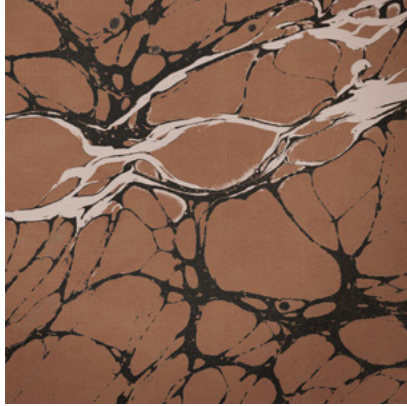

# NIGHT

Tear Sheet

Night is an exploration of the duality of darkness and light.

BRICK

COPPER

ECRU

GLAZE

INDIGO

PERIDOT

ROYAL

SLATE