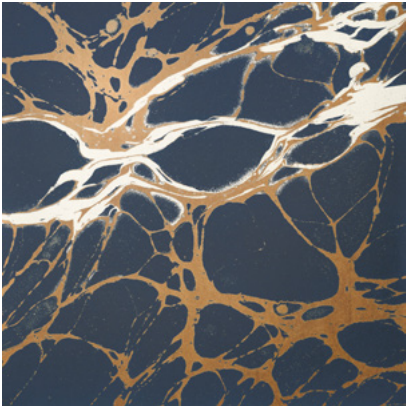

# NIGHT

Tear Sheet

Night is an exploration of the duality of darkness and light.

BRICK

COPPER

ECRU

GLAZE

INDIGO

PERIDOT

ROYAL

SLATE