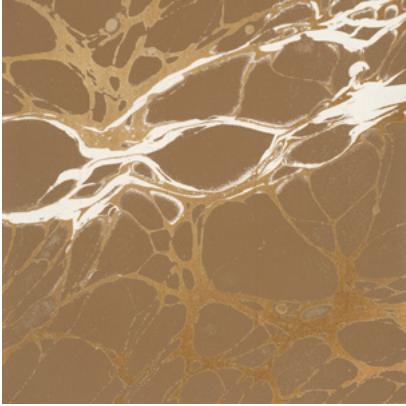

# NIGHT

Tear Sheet

Night is an exploration of the duality of darkness and light.

BRICK

COPPER

ECRU

GLAZE

INDIGO

PERIDOT

ROYAL

SLATE