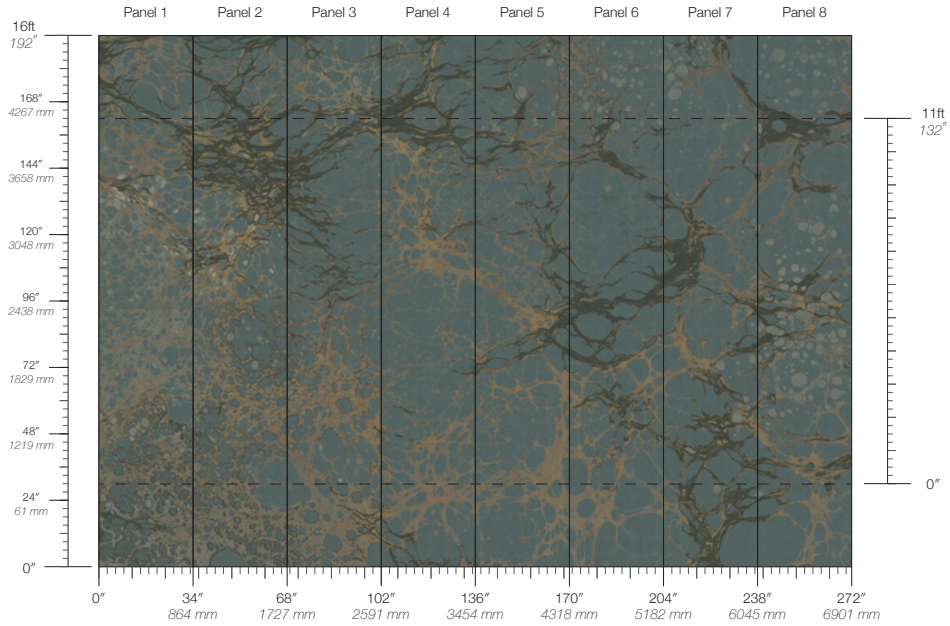

Night Glaze

Suitable for residential and some commercial projects

COLOR
Glaze

STOCK
Made to order

REPEAT
Non-repeating

CONTACT
sales@calicowallpaper.com
+1 718 243 1705
57 Lispenard Street
New York, NY 10013 USA

ITEM
1615

MINIMUM
1 panel

LEAD TIME
4 weeks to print

CONTENT
Dutch Metal Leaf

MAINTENANCE
Water-based cleanser

ORIGIN
USA

DISCLAIMER
Panel maps represent mural artwork only. Reference the physical sample for color and texture.

PANEL WIDTH
34" / 864 mm trimmed

FLAMMABILITY
ASTM E84 Adhered Class A

DETAILS
Custom options available

PANEL HEIGHT
132" / 3353 mm standard
192" / 4877 mm extended

ENVIRONMENTAL
Formaldehyde Free,
Heavy Metal Free

PRICE
Available upon request