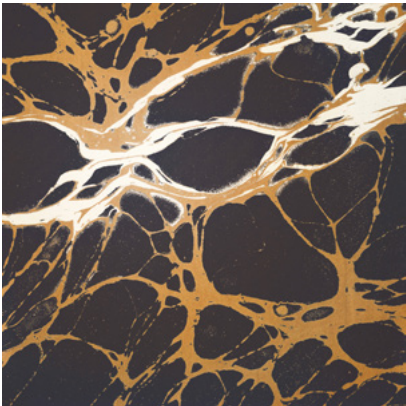

# NIGHT

Tear Sheet

Night is an exploration of the duality of darkness and light.

BRICK

COPPER

ECRU

GLAZE

INDIGO

PERIDOT

ROYAL

SLATE